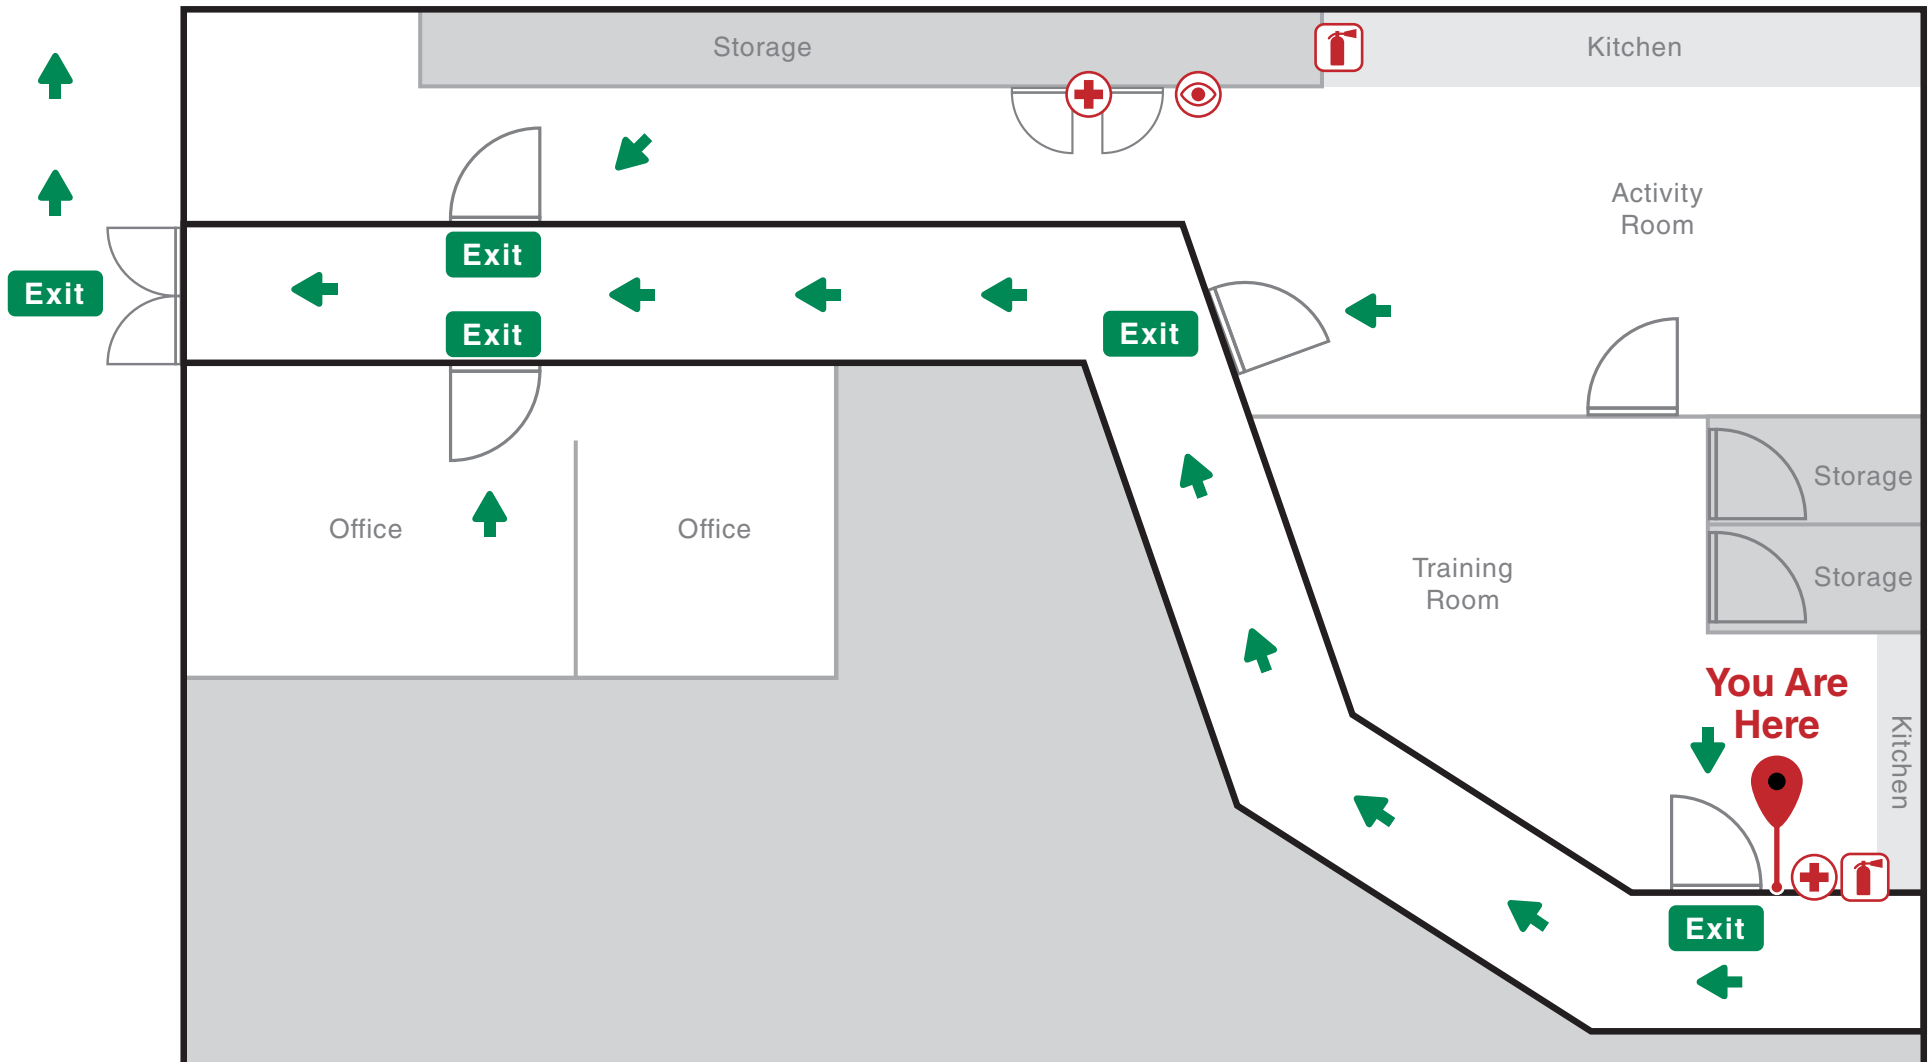

Fire Plan Suite 122, 118, 126

CPLF Fire Marshalls
Dora Meja, Irela Montes,
Tammy Bent, Ubaid Saeed

Muster Point

North parking lot in grassy area

Legend

- First Aid Kit
- Eye Washing Station
- Fire Extinguisher