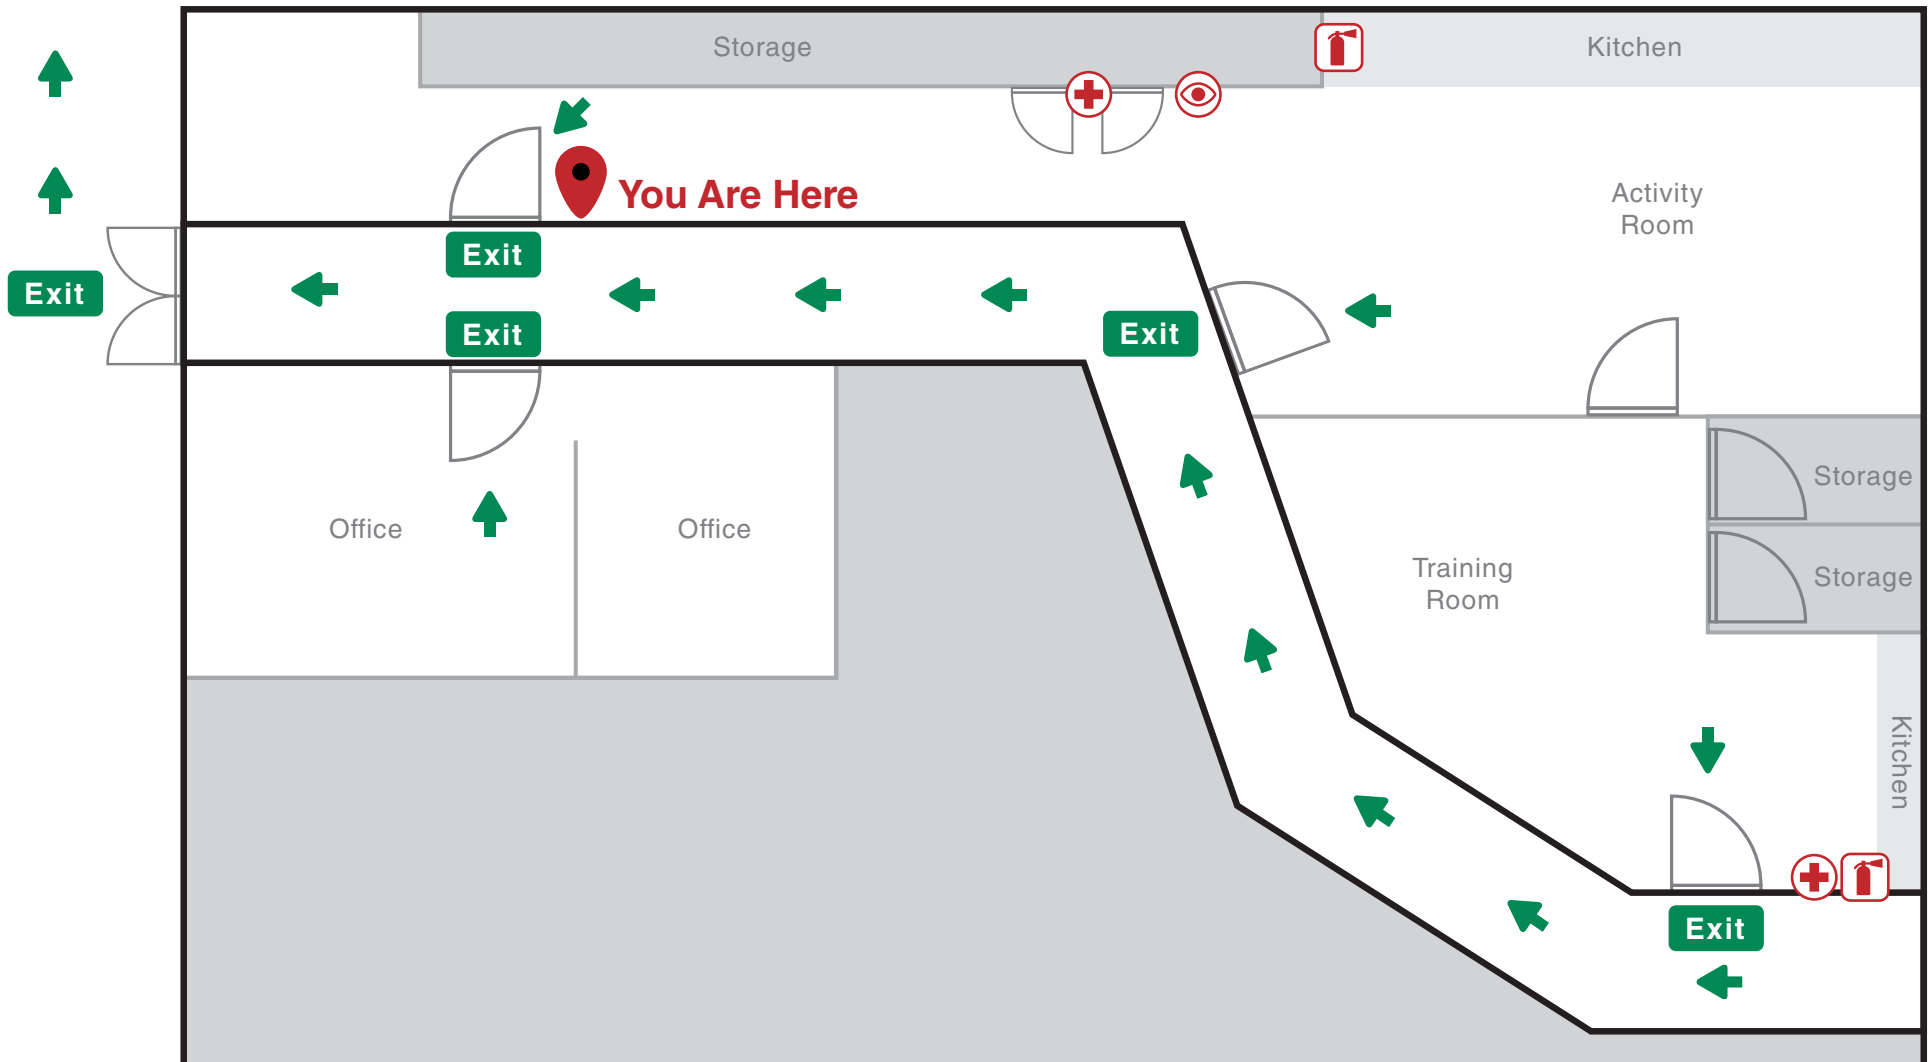

Legend

- First Aid Kit
- Eye Washing Station
- Fire Extinguisher

Fire Plan Suite 122, 118, 126

CPLF Fire Marshalls
Dora Meja, Irela Montes,
Tammy Bent, Ubaid Saeed

Muster Point

North parking lot in grassy area