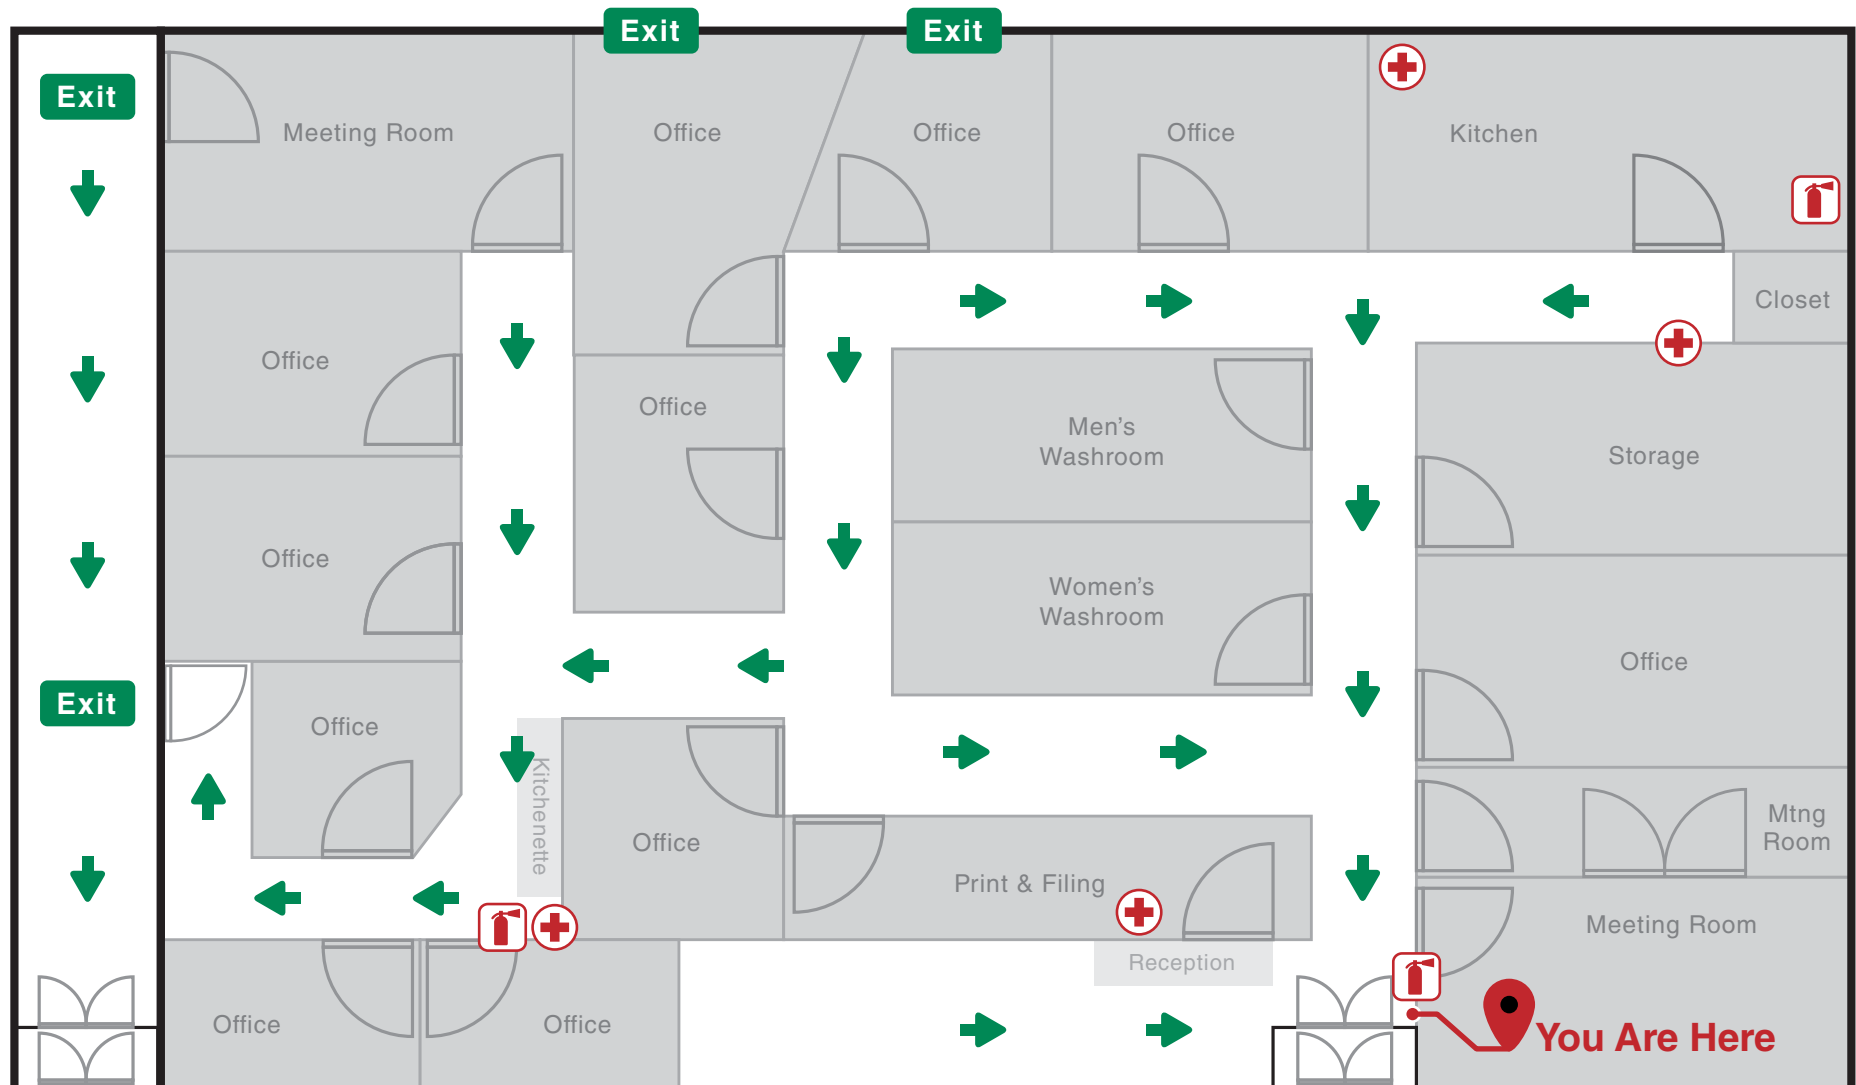

Fire Plan Suite 140

CPLF Fire Marshalls
Dora Meja, Irela Montes,
Tammy Bent, Ubaid Saeed

Exit

Muster Point
South parking lot next to
fence adjacent to gas station

Exit

Legend

First Aid Kit

Fire Extinguisher

Fire Plan Suite 140

CPLF Fire Marshalls
Dora Meja, Irela Montes,
Tammy Bent, Ubaid Saeed

Exit

Exit

Muster Point
South parking lot next to
fence adjacent to gas station

Legend

- First Aid Kit 
- Fire Extinguisher 

Fire Plan Suite 140

CPLF Fire Marshalls
Dora Meja, Irela Montes,
Tammy Bent, Ubaid Saeed

Exit

Exit

Muster Point
South parking lot next to
fence adjacent to gas station

Legend

First Aid Kit

Fire Extinguisher

Legend

- First Aid Kit
- Eye Washing Station
- Fire Extinguisher

Fire Plan Suite 122, 118, 126

CPLF Fire Marshalls
Dora Meja, Irela Montes,
Tammy Bent, Ubaid Saeed

Muster Point

North parking lot in grassy area