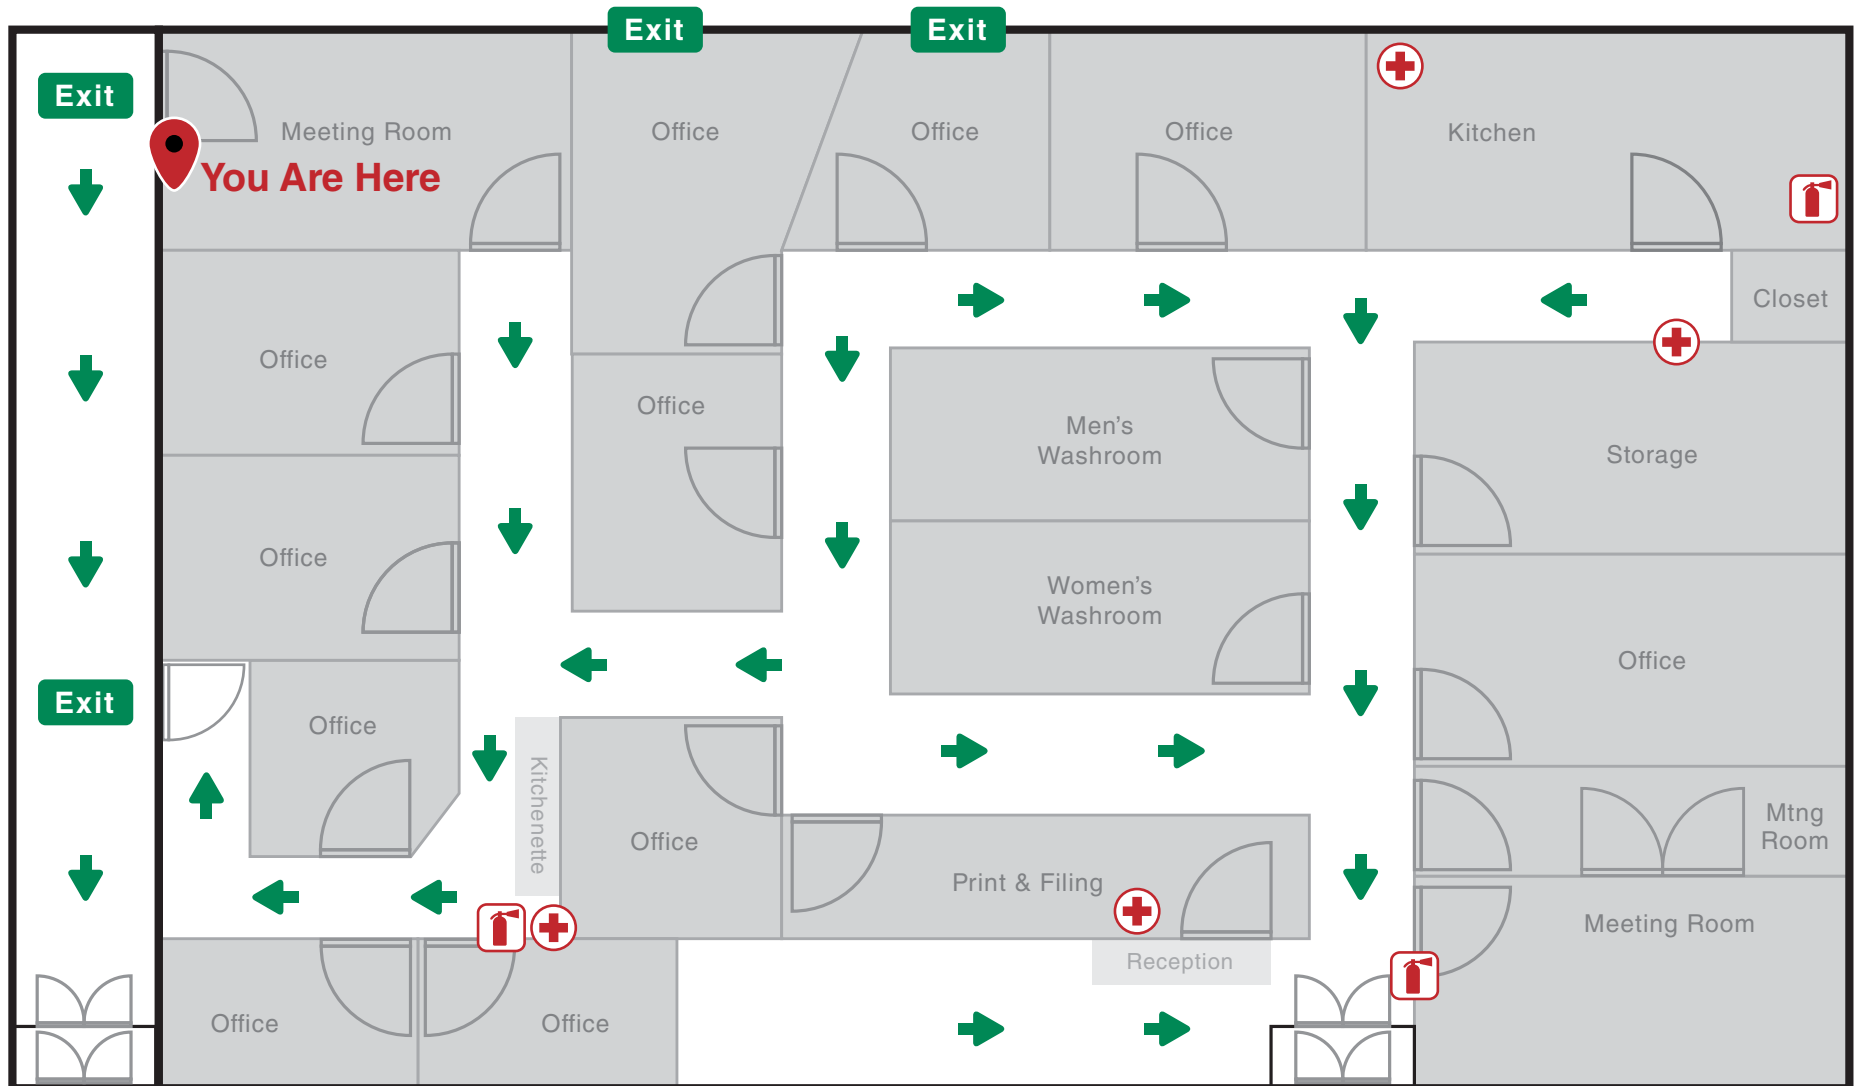

Fire Plan Suite 140

CPLF Fire Marshalls
Dora Meja, Irela Montes,
Tammy Bent, Ubaid Saeed

Exit

Muster Point
South parking lot next to
fence adjacent to gas station

Exit

Legend

First Aid Kit

Fire Extinguisher

Fire Plan Suite 140

CPLF Fire Marshalls
Dora Meja, Irela Montes,
Tammy Bent, Ubaid Saeed

Exit

Exit

Muster Point
South parking lot next to
fence adjacent to gas station

Legend

- First Aid Kit 
- Fire Extinguisher 

Fire Plan Suite 140

CPLF Fire Marshalls
Dora Meja, Irela Montes,
Tammy Bent, Ubaid Saeed

Exit

Exit

Muster Point
South parking lot next to
fence adjacent to gas station

Legend

First Aid Kit

Fire Extinguisher

Legend

- First Aid Kit
- Eye Washing Station
- Fire Extinguisher

Fire Plan Suite 122, 118, 126

CPLF Fire Marshalls
Dora Meja, Irela Montes,
Tammy Bent, Ubaid Saeed

Muster Point

North parking lot in grassy area