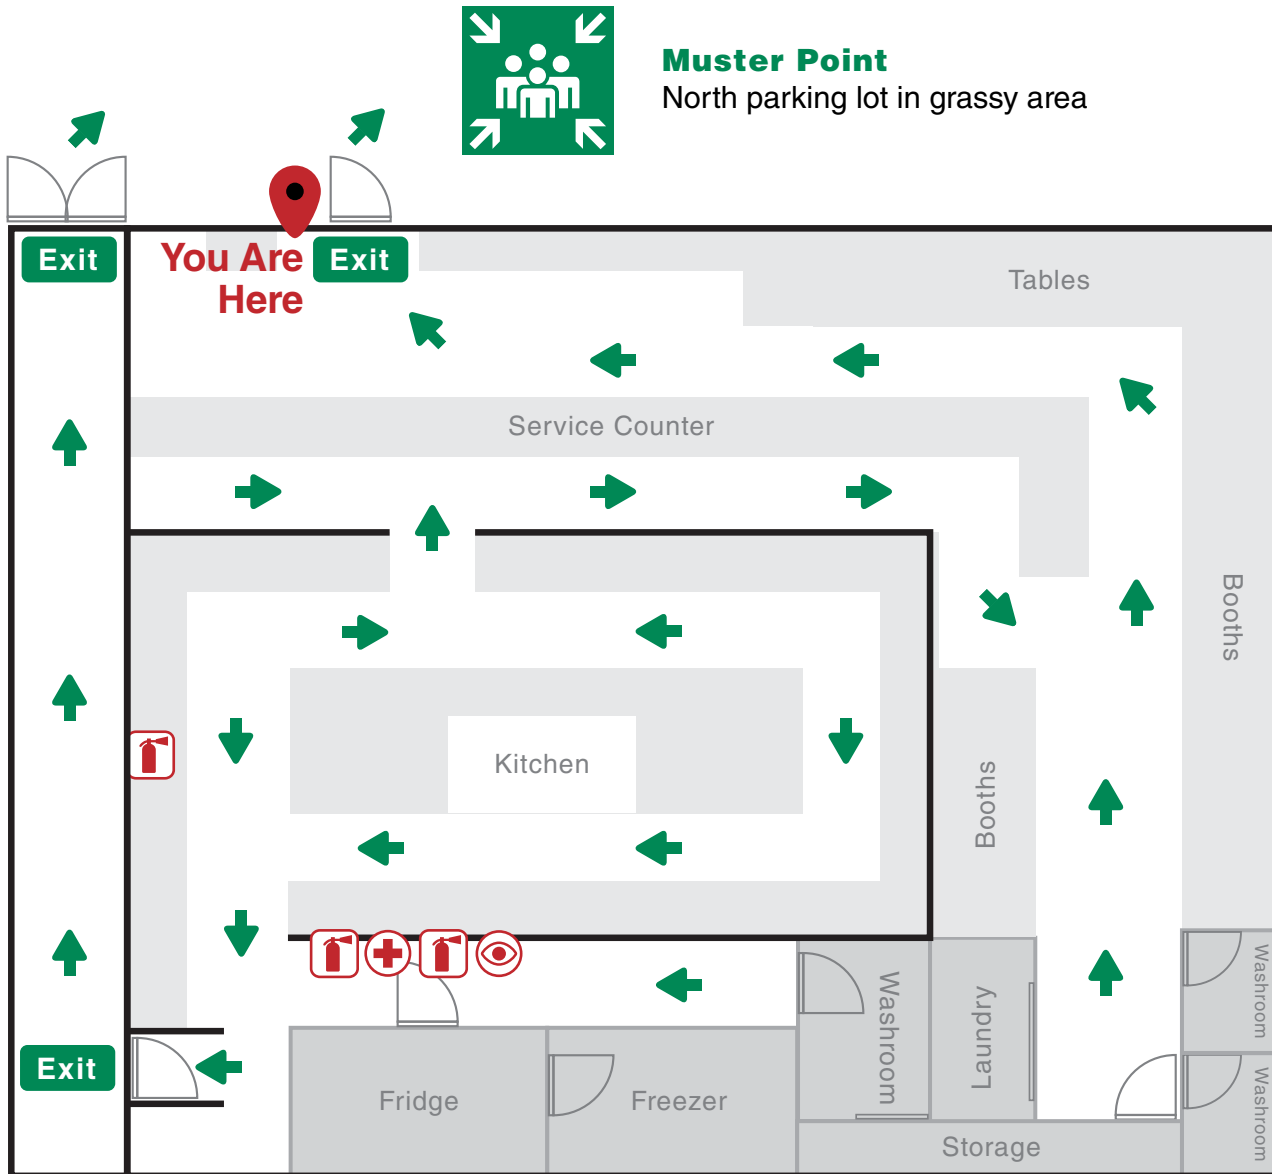

Fire Plan Suite 107

CPLF Fire Marshalls
Dora Meja, Irela Montes,
Tammy Bent, Ubaid Saeed

Legend

- First Aid Kit
- Eye Washing Station
- Fire Extinguisher