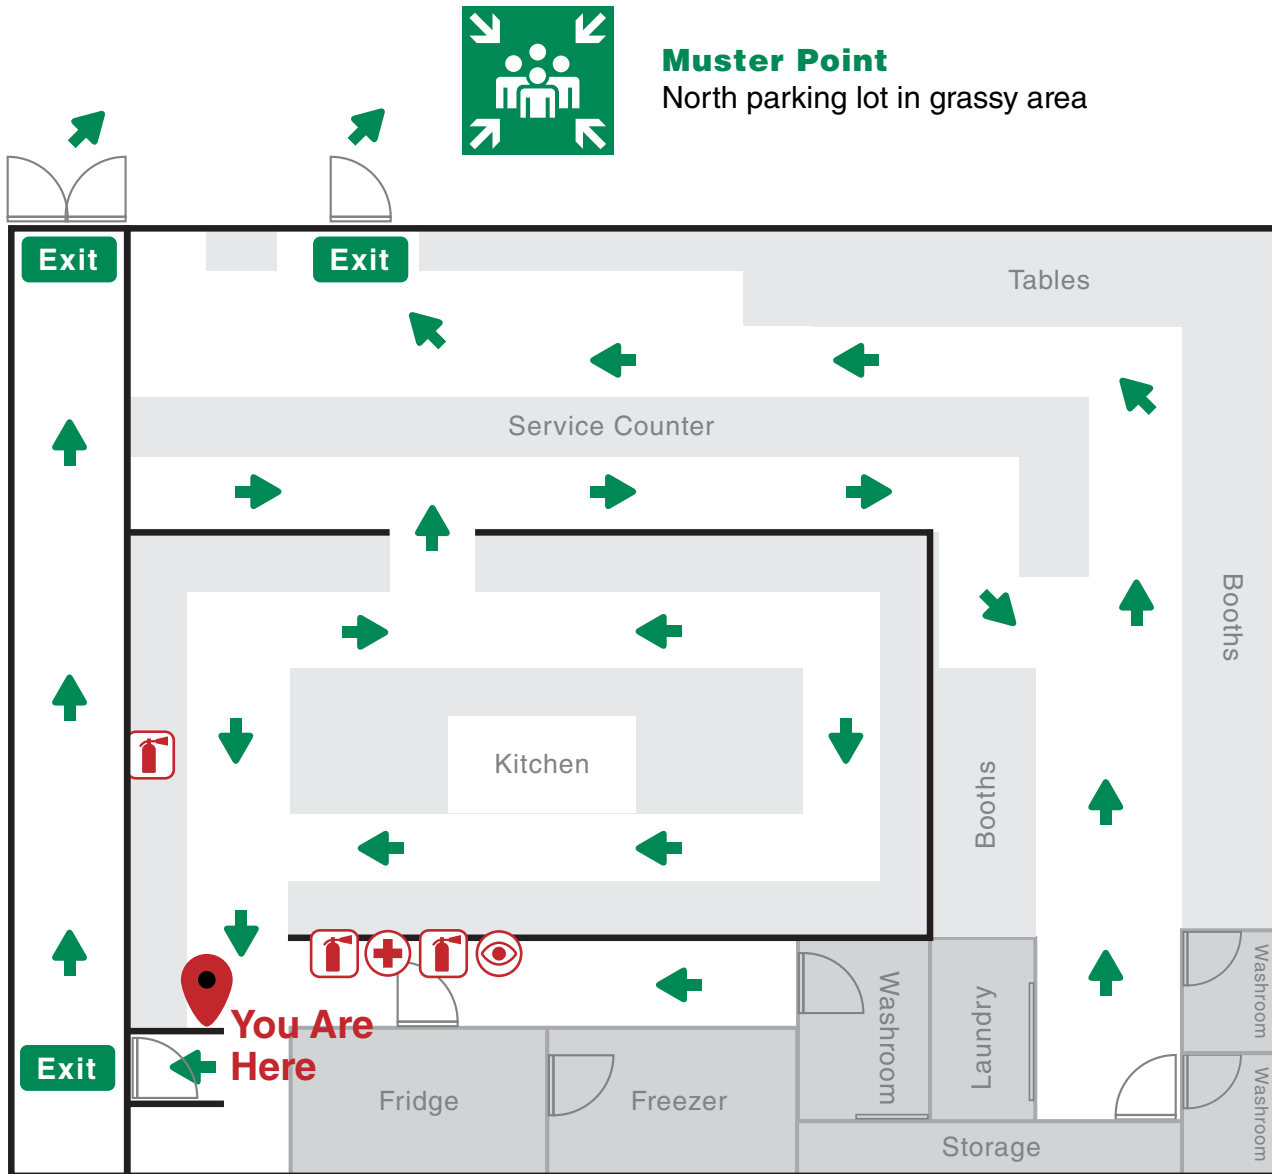

Fire Plan Suite 140

CPLF Fire Marshalls
Dora Meja, Irela Montes,
Tammy Bent, Ubaid Saeed

Exit

Exit

Muster Point
South parking lot next to
fence adjacent to gas station

Legend

- First Aid Kit 
- Fire Extinguisher 

Legend

- First Aid Kit
- Eye Washing Station
- Fire Extinguisher

Fire Plan Suite 122, 118, 126

CPLF Fire Marshalls
Dora Meja, Irela Montes,
Tammy Bent, Ubaid Saeed

Muster Point

North parking lot in grassy area

Legend

- First Aid Kit
- Eye Washing Station
- Fire Extinguisher

Fire Plan Suite 107

CPLF Fire Marshalls
Dora Meja, Irela Montes,
Tammy Bent, Ubaid Saeed

Legend

-  First Aid Kit
-  Eye Washing Station
-  Fire Extinguisher