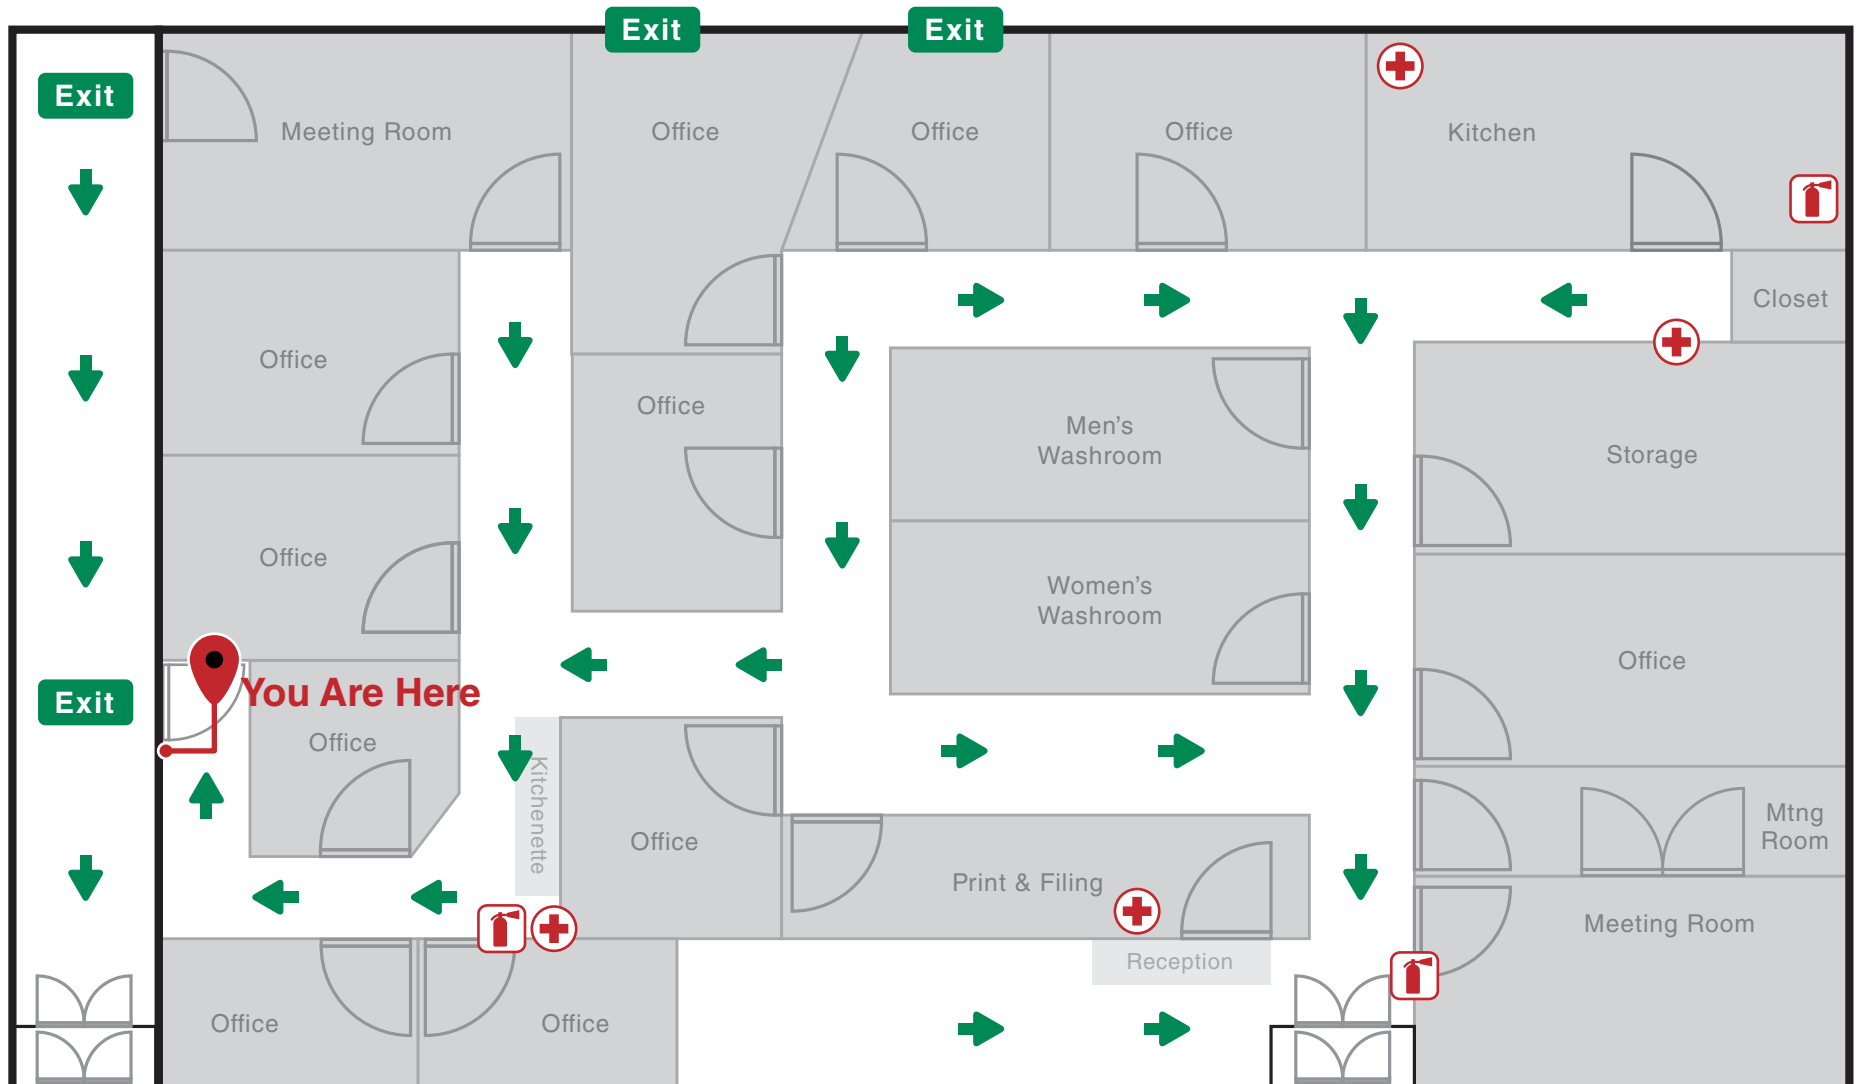

Fire Plan Suite 140

CPLF Fire Marshalls
Dora Meja, Irela Montes,
Tammy Bent, Ubaid Saeed

Exit

Muster Point
South parking lot next to
fence adjacent to gas station

Exit

Legend

First Aid Kit

Fire Extinguisher

Fire Plan Suite 140

CPLF Fire Marshalls
Dora Meja, Irela Montes,
Tammy Bent, Ubaid Saeed

Exit

Exit

Muster Point
South parking lot next to
fence adjacent to gas station

Legend

- First Aid Kit 
- Fire Extinguisher 

Fire Plan Suite 140

CPLF Fire Marshalls
Dora Meja, Irela Montes,
Tammy Bent, Ubaid Saeed

Exit

Exit

Muster Point
South parking lot next to
fence adjacent to gas station

Legend

First Aid Kit

Fire Extinguisher

Legend

- First Aid Kit
- Eye Washing Station
- Fire Extinguisher

Fire Plan Suite 122, 118, 126

CPLF Fire Marshalls
Dora Meja, Irela Montes,
Tammy Bent, Ubaid Saeed

Muster Point

North parking lot in grassy area