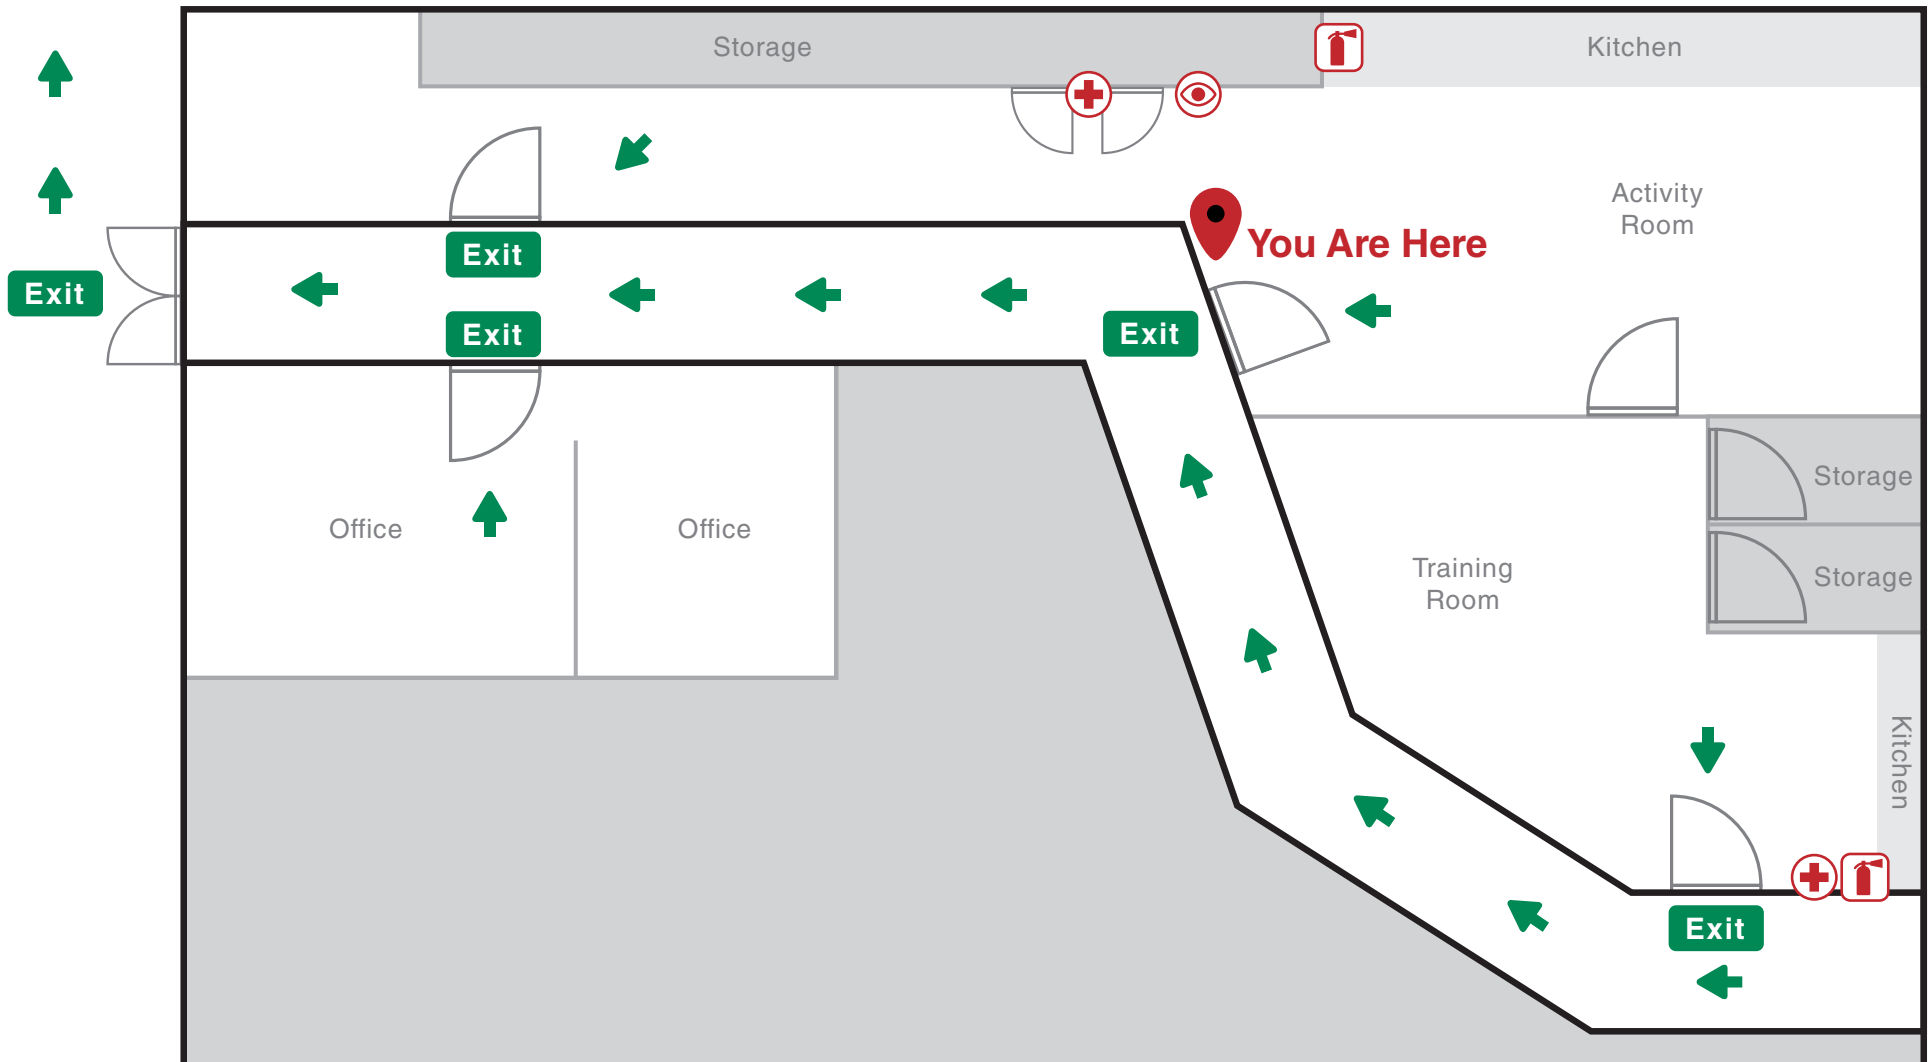

Fire Plan Suite 140

CPLF Fire Marshalls
Dora Meja, Irela Montes,
Tammy Bent, Ubaid Saeed

Exit

Exit

Muster Point
South parking lot next to
fence adjacent to gas station

Legend

- First Aid Kit 
- Fire Extinguisher 

Fire Plan Suite 140

CPLF Fire Marshalls
Dora Meja, Irela Montes,
Tammy Bent, Ubaid Saeed

Exit

Exit

Muster Point
South parking lot next to
fence adjacent to gas station

Legend

First Aid Kit

Fire Extinguisher

Fire Plan Suite 134

CPLF Fire Marshalls
Dora Meja, Irela Montes,
Tammy Bent, Ubaid Saeed

Fire Plan Suite 122, 118, 126

CPLF Fire Marshalls
Dora Meja, Irela Montes,
Tammy Bent, Ubaid Saeed

Muster Point

North parking lot in grassy area

Legend

- First Aid Kit
- Eye Washing Station
- Fire Extinguisher

Fire Plan Suite 122, 118, 126

CPLF Fire Marshalls
Dora Meja, Irela Montes,
Tammy Bent, Ubaid Saeed

Muster Point

North parking lot in grassy area