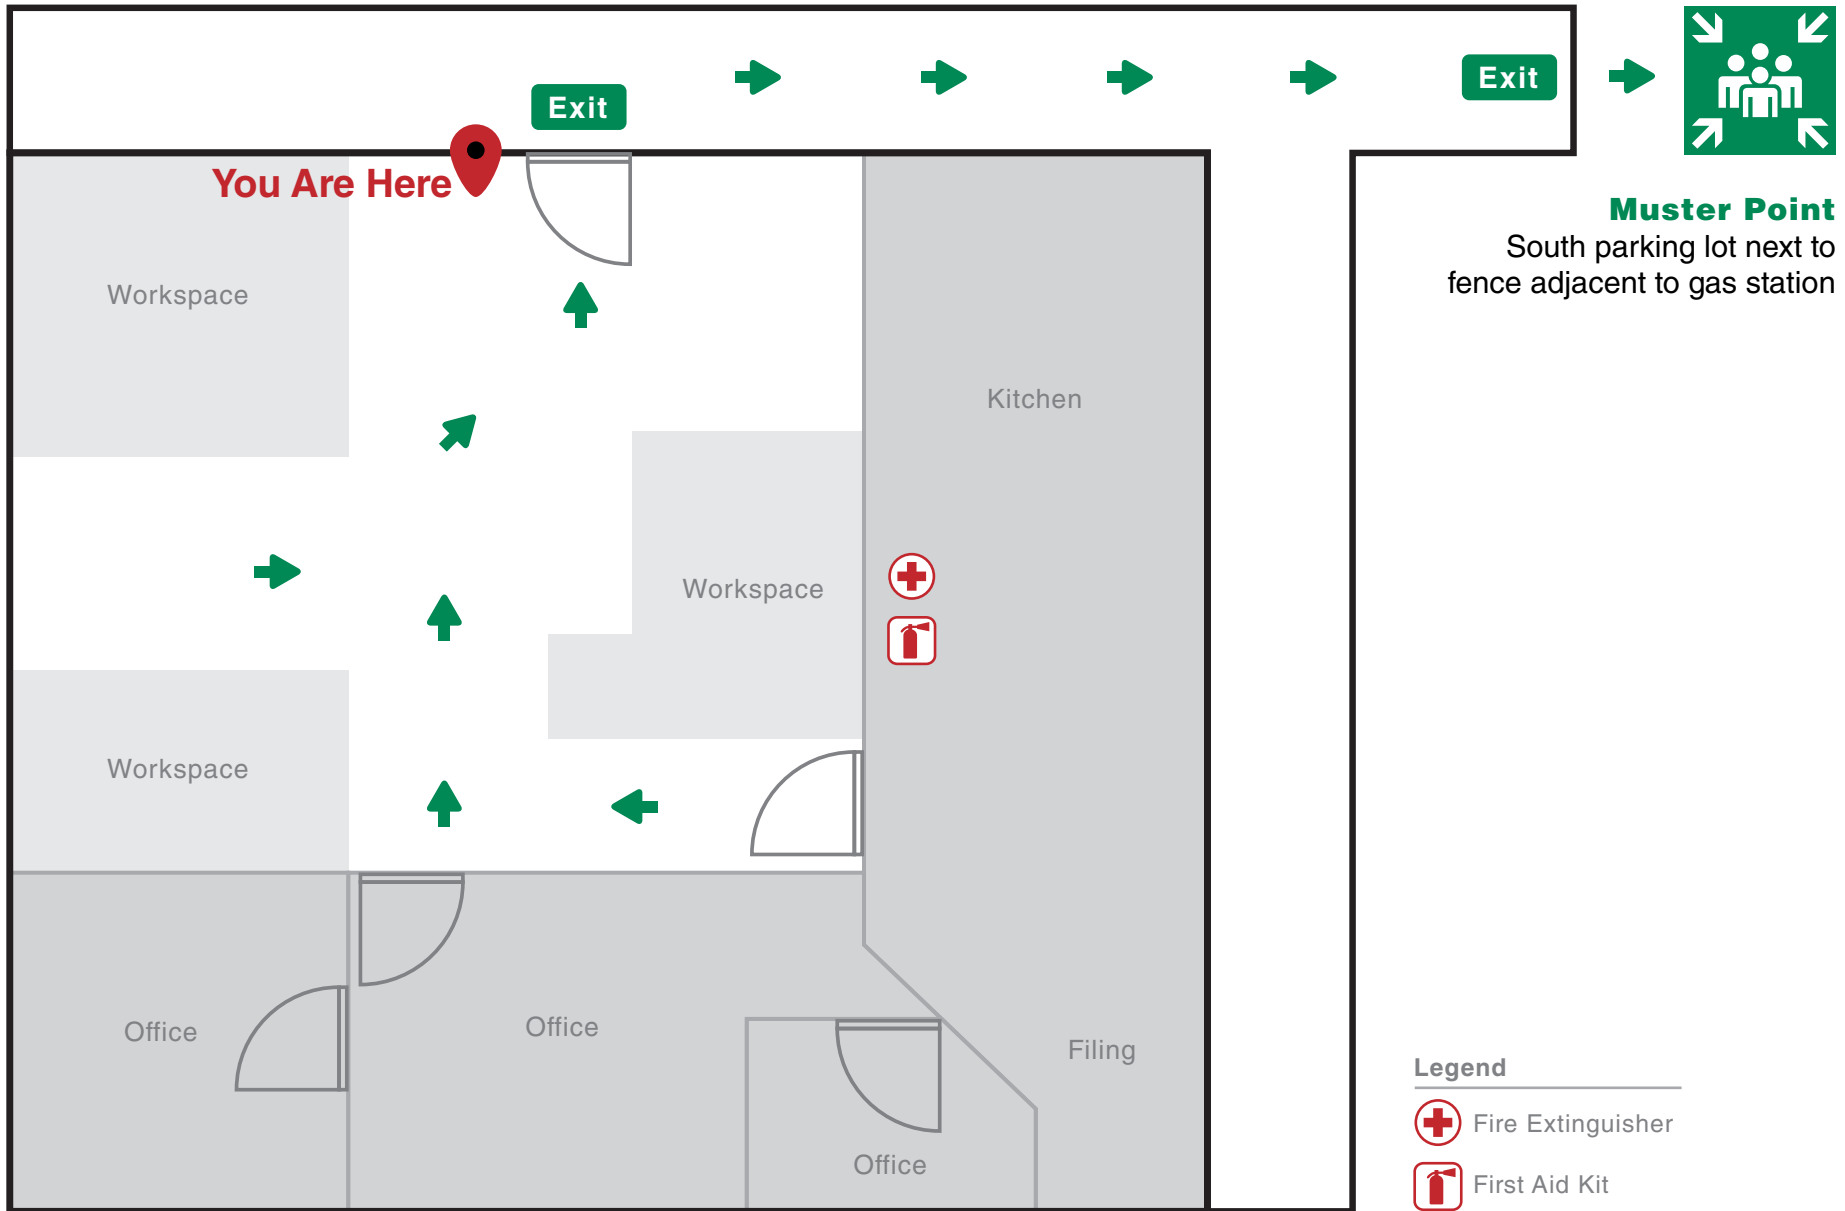

Fire Plan Suite 134

CPLF Fire Marshalls
Dora Meja, Irela Montes,
Tammy Bent, Ubaid Saeed